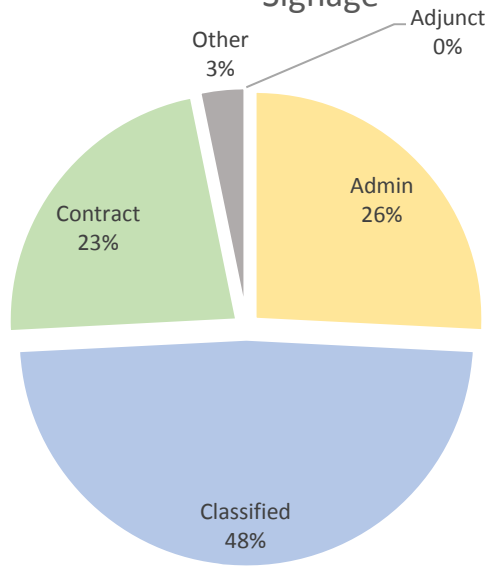

Anne Belden	Journalisam	abelden@santarosa.edu	Contract Faculty
Amy LaCasse	Disability Resources	alacasse@santarosa.edu	Contract Faculty
Sheila Rutz	Theatre Arts, Community Ed	srutz@santarosa.edu	STNC
Jordan Burns	Board of Trustees	jburns@santarosa.edu	Other
Maggie Fishman	Board of Trustees	mfishman@santarosa.edu	Other

Signage and Wayfinding	
Adjunct	0
Admin	8
Classified	15
Contract	7
Other	1
Total	31

Signage

- Adjunct
- Admin
- Classified
- Contract
- Other